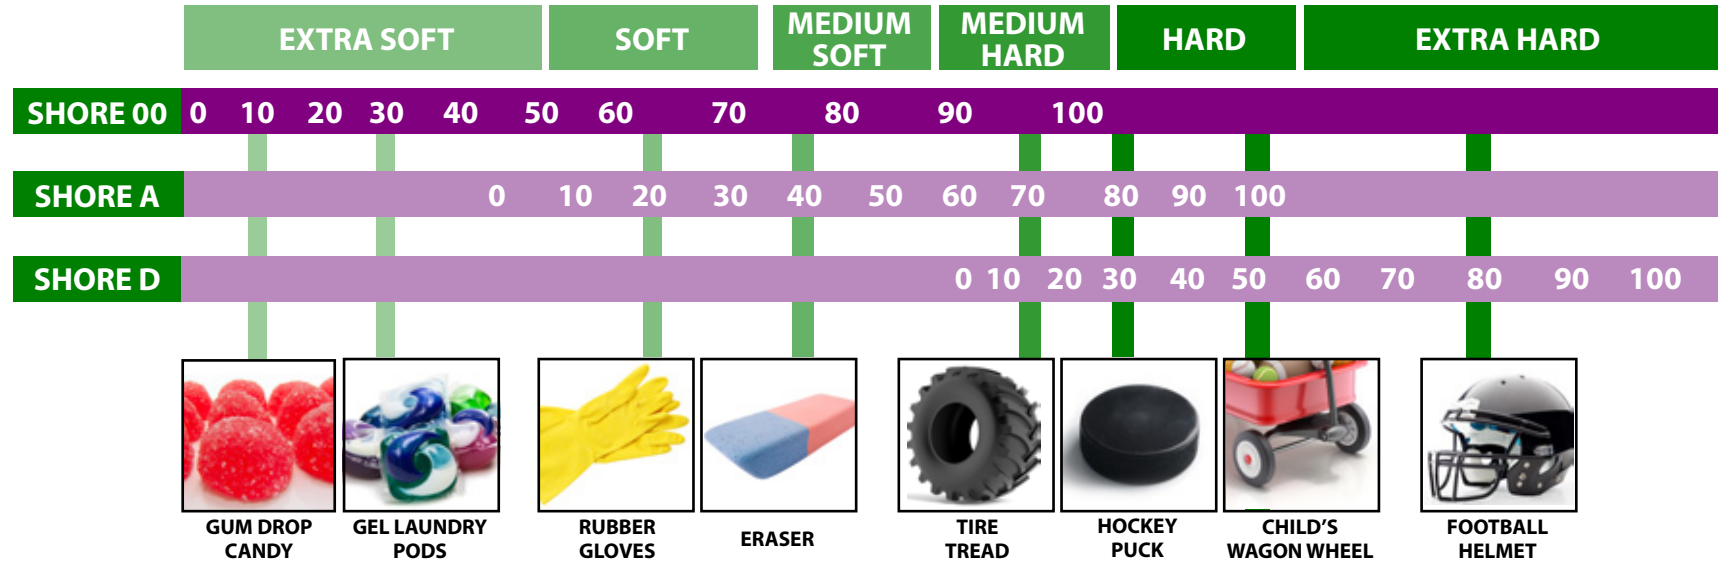

Shore Chart

Crown Foam Technologies uses Shore Chart 00 for their current foam offerings.

* Disclaimer: The above pictures are for reference only and not intended to determine actual product shore.