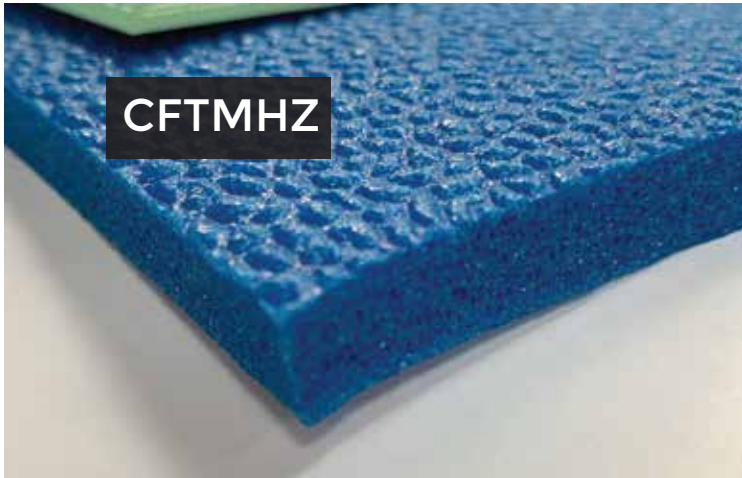

Certified Company

Ludlow Composites is an ISO 9001:2015 certified company.

Proud Members of GFA

Made to Order Value

Full life span of product

Maximum product flexibility for shape conformance

Meeting your specific foam performance demand!

100% Custom Capable

80% of our production orders are custom applications

See page 2 for a complete list of features we can customize for your own specific product run

Must Know

- Gauge Ranges: 1/8" - 1/2"
- Standard Colors: Black, CFT Blue, Steel Gray
- Outwears other foam products nearly 3 to 1
- Available with Anti-Microbial additive to inhibit mold, mildew, and bacterial growth
- Not available with PSA, 23# density. Formulated for highly abrasive applications
- Log widths: 36" - 54"
- Standard gauge: 3/8"